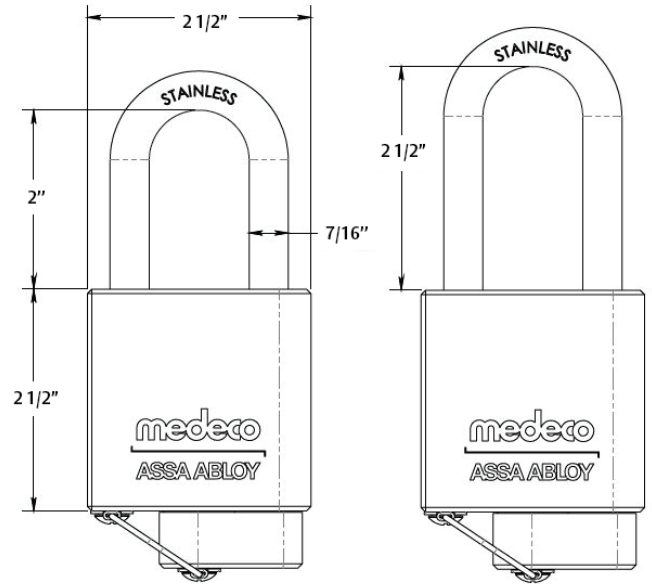

Medeco All Weather Padlock (AWP Series)

Available in 5/16" and 7/16" Diameter
Regular & Extended Shackles

medeco®

ASSA ABLOY

1 7/8" Shackle Clearance
STANDARD

2 3/8" Shackle Clearance
EXTENDED

5/16" Shackle

2" Shackle Clearance
STANDARD

2 1/2" Shackle Clearance
EXTENDED

7/16" Shackle

| All Weather Padlock - 5/16" Shackle - no cylinder | |
|---|-------------|
| Description | Part Number |
| AWP 5/16" dia SS shackle, less cyl, 1 7/8" clearance | 50-0551L |
| AWP 5/16" dia SS shackle, less cyl, 2 3/8" clearance | 50-0552L |
| AWP 5/16" dia Boron shackle, less cyl, 1 7/8" clearance | 50-0553L |
| AWP 5/16" dia Boron shackle, less cyl, 2 3/8" clearance | 50-0554L |