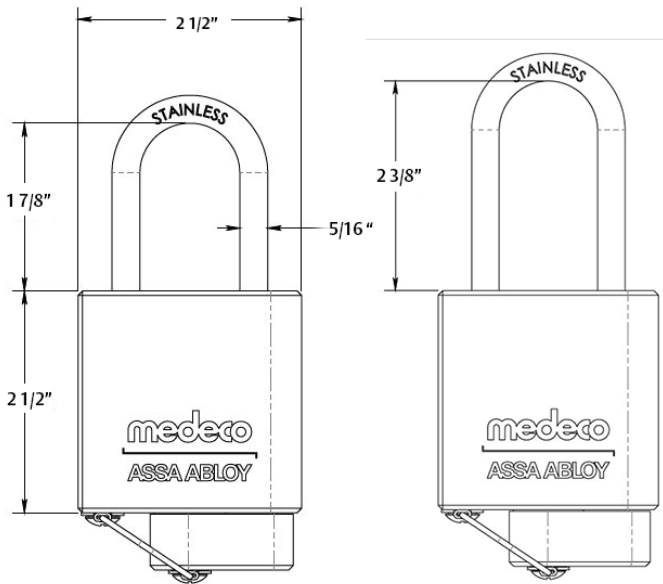

Technical Information:

- 300 Series, extruded stainless steel body resists attack and corrosion
- 5/16" and 7/16" diameter, stainless steel and boron shackles
- 1 7/8", 2 3/8", 2", and 2 1/2" shackle lengths
- Padlocks are shipped with a weather proof cylinder seal cap attached by a stainless steel cable
- IP68 Environmental protection rating for harsh environments
- Vibration tested per MIL-STD-202G, method 201A
- Key retaining cylinder design
- O-ring sealed cap, cylinder, and shackles resist grime and water freeze-up at low temperatures

Medeco All Weather Padlock (AWP Series)

Available in 5/16" and 7/16" Diameter
Regular & Extended Shackles

medeco®

ASSA ABLOY

1 7/8" Shackle Clearance
STANDARD

2 3/8" Shackle Clearance
EXTENDED

5/16" Shackle