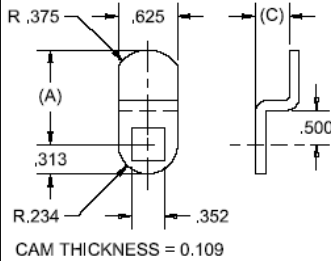

midwest Security Products

3840 Herr Road Sylvania, OH 43560
Tel: 419-534-6886 Fax: 419-534-6888
www.mwspi.com

Length, (A)	Offset, (C)	OF-Series	OG-Series
1-1/2" (1.500)	3/16" (0.188)	186408-2406-49	186421-2406-49
1-1/2" (1.500)	1/4" (0.250)	186408-2408-49	186421-2408-49
1-1/2" (1.500)	5/16" (0.313)	186408-2410-49	186421-2410-49
1-1/2" (1.500)	3/8" (0.375)	186408-2412-49	186421-2412-49
1-1/2" (1.500)	7/16" (0.438)	186408-2414-49	186421-2414-49
1-5/8" (1.625)	1/16" (0.063)	186408-2602-49	186421-2602-49
1-5/8" (1.625)	1/8" (0.125)	186408-2604-49	186421-2604-49
1-5/8" (1.625)	3/16" (0.188)	186408-2606-49	186421-2606-49
1-5/8" (1.625)	1/4" (0.250)	186408-2608-49	186421-2608-49
1-5/8" (1.625)	5/16" (0.313)	186408-2610-49	186421-2610-49
1-5/8" (1.625)	3/8" (0.375)	186408-2612-49	186421-2612-49
1-5/8" (1.625)	7/16" (0.438)	186408-2614-49	186421-2614-49